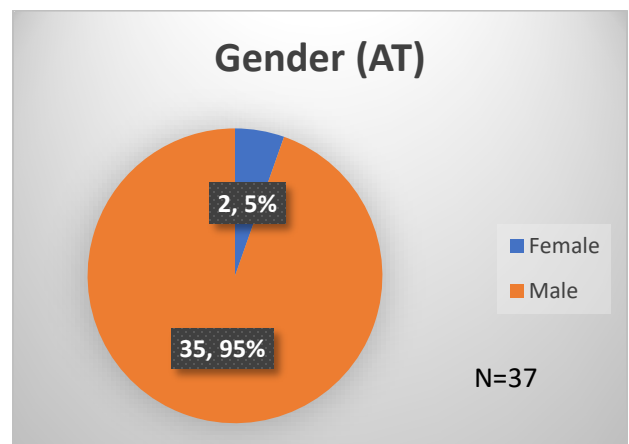

Daily Data Dashboard – July 28, 2023
Demographics for JTDC Population
Friday Morning Midnight Count

Total # of probation Involved youth¹: 1,262

¹ Probation Active: Any youth who is pending sentencing with an active social history, has been formally placed on probation or supervision with Cook County Juvenile Probation on the date of the report.

*Age, Gender and Race for Criminal Court population (N=1) is not represented in this report.

Data sources: cFive Supervisor – Probation Population and RMIS – JTDC Population

Daily Data Dashboard – July 28, 2023
Demographics for JTDC Population
Friday Morning Midnight Count