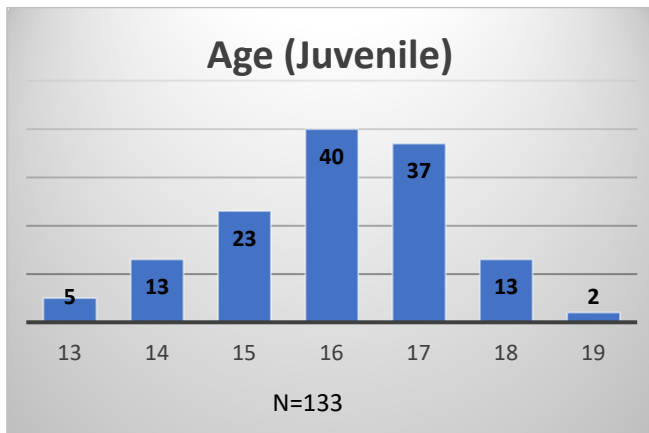

Daily Data Dashboard – July 28, 2023
Demographics for JTDC Population
Friday Morning Midnight Count

Total # of probation Involved youth¹: 1,262

¹ Probation Active: Any youth who is pending sentencing with an active social history, has been formally placed on probation or supervision with Cook County Juvenile Probation on the date of the report.

*Age, Gender and Race for Criminal Court population (N=1) is not represented in this report.

Data sources: cFive Supervisor – Probation Population and RMIS – JTDC Population

Daily Data Dashboard – July 28, 2023
Demographics for JTDC Population
Friday Morning Midnight Count