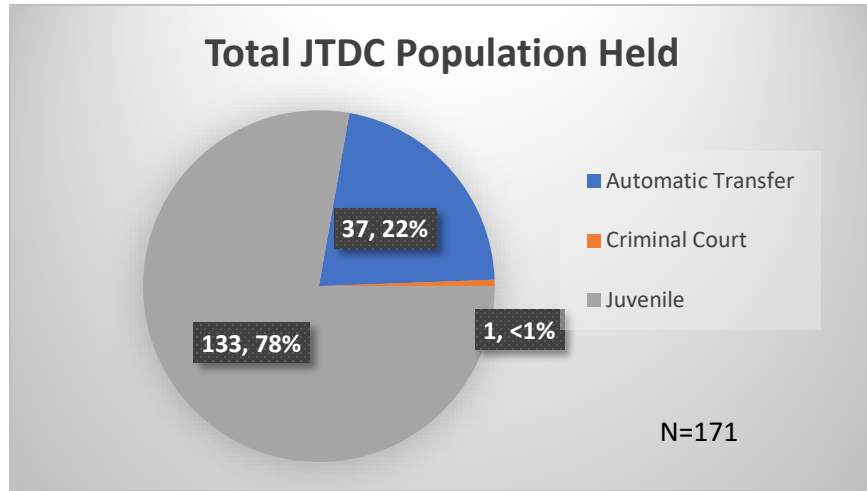

Daily Data Dashboard – July 28, 2023
Demographics for JTDC Population
Friday Morning Midnight Count

Total # of probation Involved youth¹: 1,262

¹ Probation Active: Any youth who is pending sentencing with an active social history, has been formally placed on probation or supervision with Cook County Juvenile Probation on the date of the report.

*Age, Gender and Race for Criminal Court population (N=1) is not represented in this report.

Data sources: cFive Supervisor – Probation Population and RMIS – JTDC Population

Daily Data Dashboard – July 28, 2023
Demographics for JTDC Population
Friday Morning Midnight Count