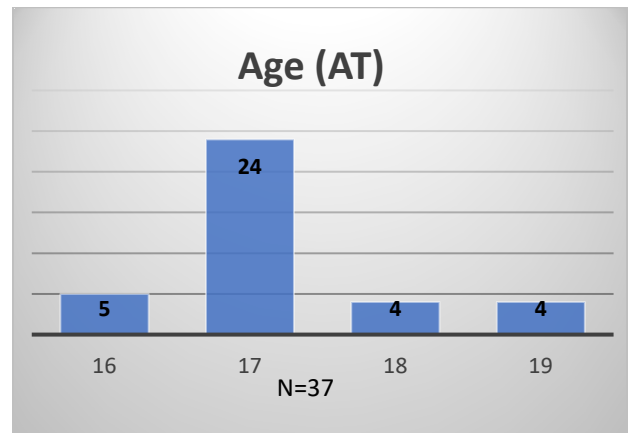

Daily Data Dashboard – July 28, 2023
Demographics for JTDC Population
Friday Morning Midnight Count

Total # of probation Involved youth¹: 1,262

¹ Probation Active: Any youth who is pending sentencing with an active social history, has been formally placed on probation or supervision with Cook County Juvenile Probation on the date of the report.

*Age, Gender and Race for Criminal Court population (N=1) is not represented in this report.

Data sources: cFive Supervisor – Probation Population and RMIS – JTDC Population

Daily Data Dashboard – July 28, 2023
Demographics for JTDC Population
Friday Morning Midnight Count