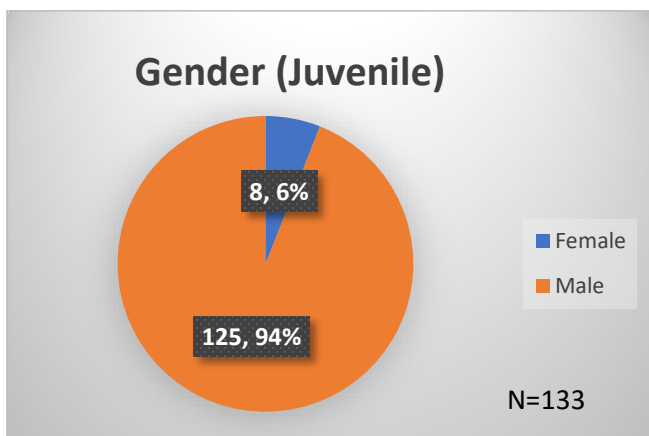

Daily Data Dashboard – July 28, 2023
Demographics for JTDC Population
Friday Morning Midnight Count

Total # of probation Involved youth¹: 1,262

¹ Probation Active: Any youth who is pending sentencing with an active social history, has been formally placed on probation or supervision with Cook County Juvenile Probation on the date of the report.

*Age, Gender and Race for Criminal Court population (N=1) is not represented in this report.

Data sources: cFive Supervisor – Probation Population and RMIS – JTDC Population

Daily Data Dashboard – July 28, 2023
Demographics for JTDC Population
Friday Morning Midnight Count